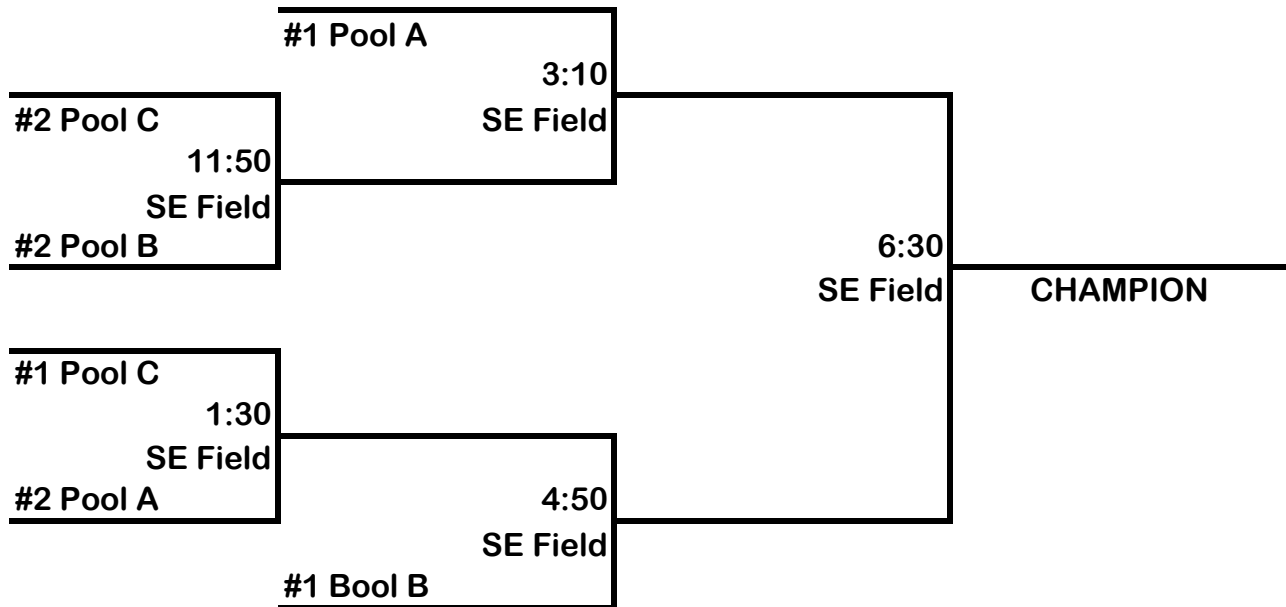

2018 Pre-Season Showcase
12 Under Pool Play - Single Elimination Bracket
Green Sports Complex - Pratt, Kansas

Pool A	W	L	Pool B	W	L	Pool C	W	L
1.) Wichita Arsenal			4.) WSC Tigers			7.) Wichita Shockers		
2.) Larned Indians			5.) Batcats			8.) Buhler Nationals		
3.) Stateline Shox			6.) Bananna Slugs			9.) Haven		

Saturday - April 28th

Game	Time	Field
1.) 5 vs. 6	8:30	GSC - SE Field
2.) 8 vs. 9	8:30	GSC - SW Field
3.) 4 vs. 5	10:10	GSC - SE Field
4.) 7 vs. 9	11:50	GSC - SE Field
5.) 4 vs. 6	1:30	GSC - SE Field
6.) 7 vs. 8	3:10	GSC - SE Field
7.) 1 vs. 3	4:50	GSC - SE Field
8.) 1 vs 2	6:30	GSC - SE Field
9.) 2 vs. 3	8:10	GSC - SE Field

Sunday April 29th - Single Elimination Brackets

Championship Bracket

Silver Bracket