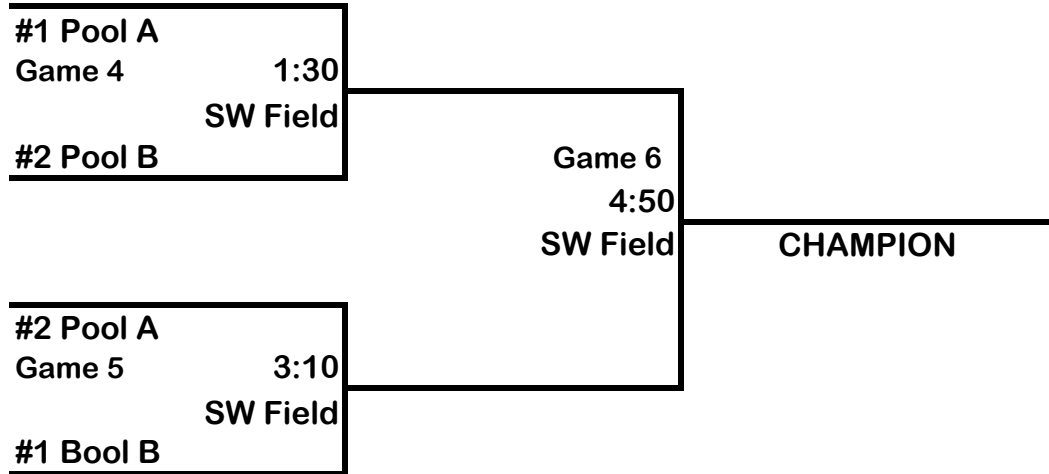

**2018 Life's Short Play Hard
11 & 12 Under Pool Play - Single Elimination Bracket
Green Sports Complex - Pratt, Kansas**

Pool A	W	L
1.) Stateline Shox		
2.) Sluggers-Maholland		
3.) Cunningham Storm		
4.) Banana Slugz		

Pool B	W	L
5.) Larned Indians		
6.) Batcats		
7.) Buhler Nationals		
8.) Sluggers - Oakley		

Saturday June 9th

	Game	Time	Field	Team	PD	RA	RS
1.)	1 vs. 3	8:30	SW	#1			
2.)	2 vs. 4	10:10	SW	#2			
3.)	L#1 vs L #2	11:50	SW	#3			
4.)	W #1 vs. W #2	1:30	SW	#4			
5.)	5 vs. 8	3:10	SW	#5			
6.)	6 vs. 7	4:50	SW	#6			
7.)	W #5 vs. W #6	6:30	SW	#7			
8.)	L #5 vs. L #6	8:10	SW	#8			

Sunday June 10th

Championship Bracket

Silver Bracket