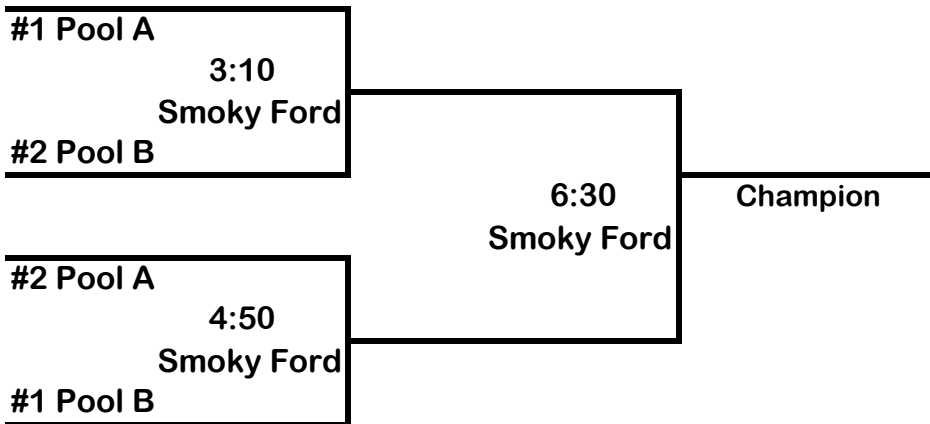

**2018 Smoky Ford Wood Bat  
14 Under Pool Play - Single Elimination Bracket  
Green Sports Complex - Pratt, Kansas**

**Pool A**

- 1.) Kingman Riverdawgs
- 2.) Hutch Blaze
- 3.) Perryton Rangers
- 4.) DC baseball

W	L

**Pool B**

- 5.) Wichita Tribe
- 6.) NW Rebels
- 7.) GC Thunder
- 8.) High Plains Extreme

W	L

**Saturday June 16th**

	<u>Game</u>	<u>Time</u>	<u>Field</u>
1.)	1 v 2	8:30	SE
2.)	5 v 6	8:30	Smoky
3.)	3 v 4	10:10	SE
4.)	7 v 8	10:10	Smoky
5.)	L1 v L3	11:50	SE
6.)	W1 v W3	11:50	Smoky
7.)	L2 v L4	1:30	SE
8.)	W2 v W4	1:30	Smoky

Team	PD	RA	RS
#1			
#2			
#3			
#4			
#5			
#6			
#7			
#8			

If teams are tied following pool play - tie breaker rules will be.

- 1.) Head to head
- 2.) Point differential - maximum of 8 per game
- 3.) Runs Allowed
- 4.) Runs Scored

\*Once a tie is broken the tie breaker rules will repeat until all teams are seeded.

**Championship Bracket**

**Silver Bracket**